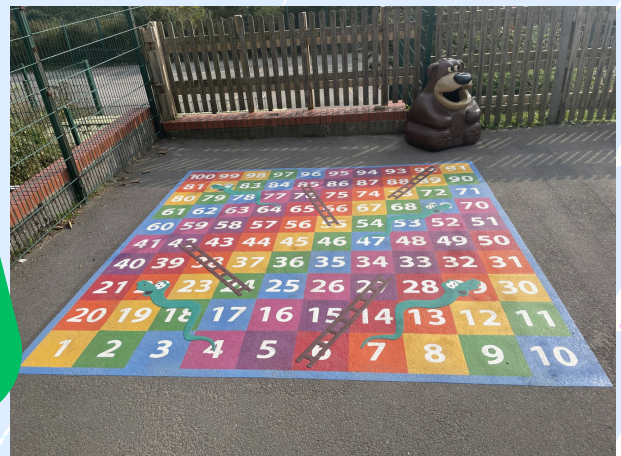

Creative Play

Last year, our big goal was to revamp the music play area near reception, and now, thanks to all the support, we've got enough to purchase a **brand-new climbing frame** from Creative Play! Over the summer they also added some vibrant playground markings, and the kids have been having an absolute blast with them. ✨

creative
play

**NEW CLIMBING
FRAME COMING
SOON!**